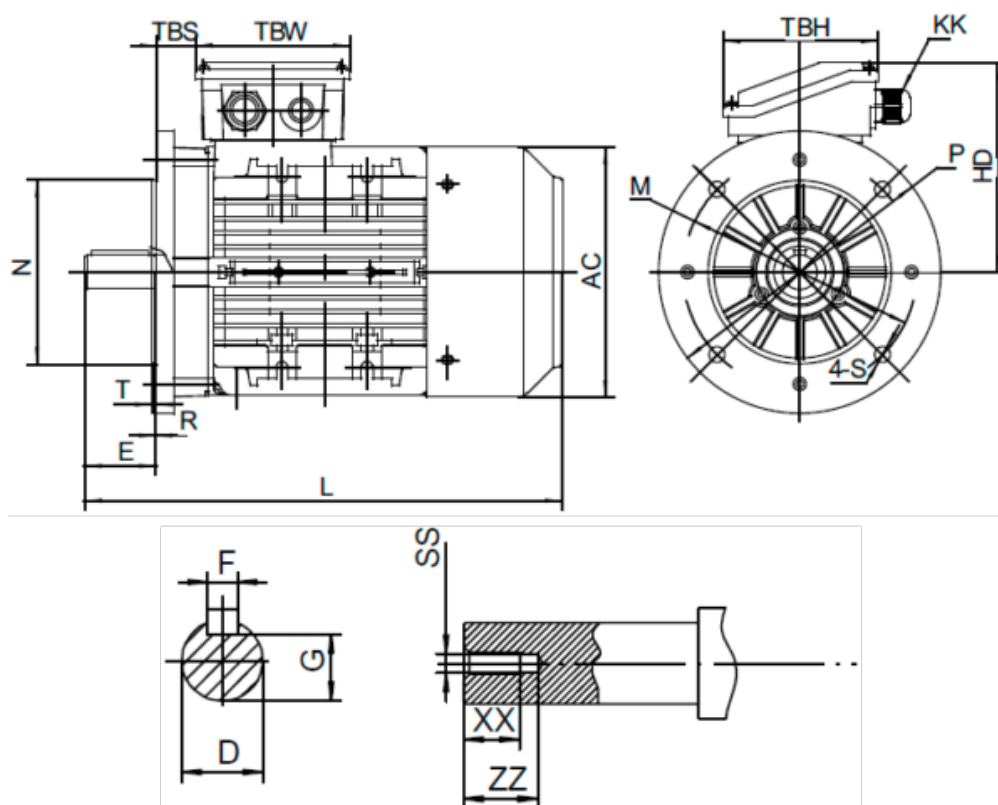

Data Sheet

Article number: 25160001261440

Description: Kleedrive T2A 632-6 0.12kw 900 rpm UL/CSA
3x230/400V 50HZ IP55 B5 PTO

Measures

AA = 124	L = 215	TBH = 98
AC = Ø122	M = Ø115	TBS = 10
AD = 170	N = Ø95	TBW = 98
D = Ø11	P = Ø140	XX = 10
E = 23	R = 0	ZZ = 14
F = 4	S = Ø10	
G = 8.5	SS = M4	
HD = 107	T = 3	